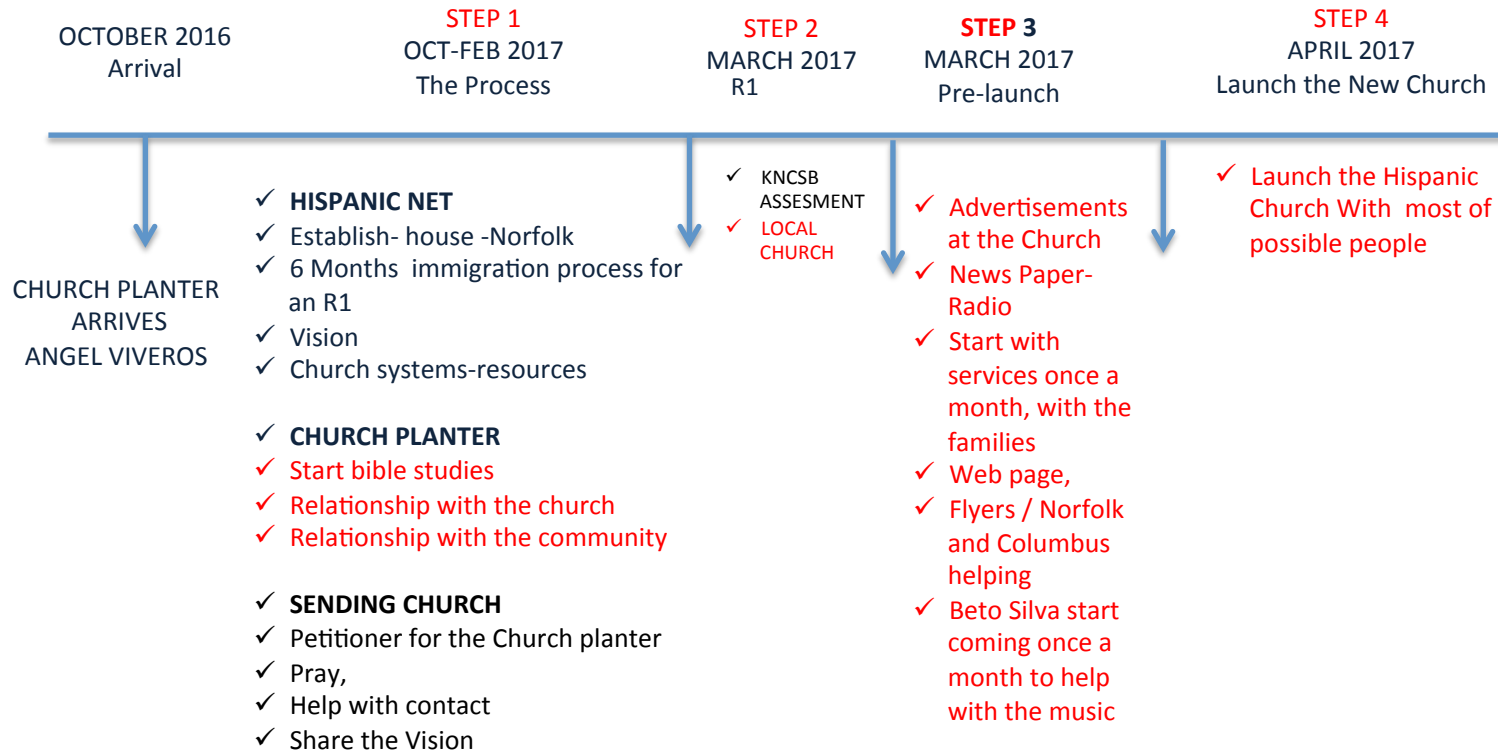

CHURCH PLANT PROCESS IN COLUMBUS NE 2016

Proverbs 21:5 If you plan and work hard, you will have plenty;
if you get in a hurry you will end up poor.

CHURCH PLANT PROCESS IN GRAND ISLAND NE 2016

Proverbs 21:5 If you plan and work hard, you will have plenty;
if you get in a hurry you will end up poor.

CHURCH PLANT PROPOSAL FOR LINCOLN NE 2016

Proverbs 21:5 If you plan and work hard, you will have plenty;
if you get in a hurry you will end up poor.

Create a Bible College in Norfolk

The purpose to Develop more Church planters