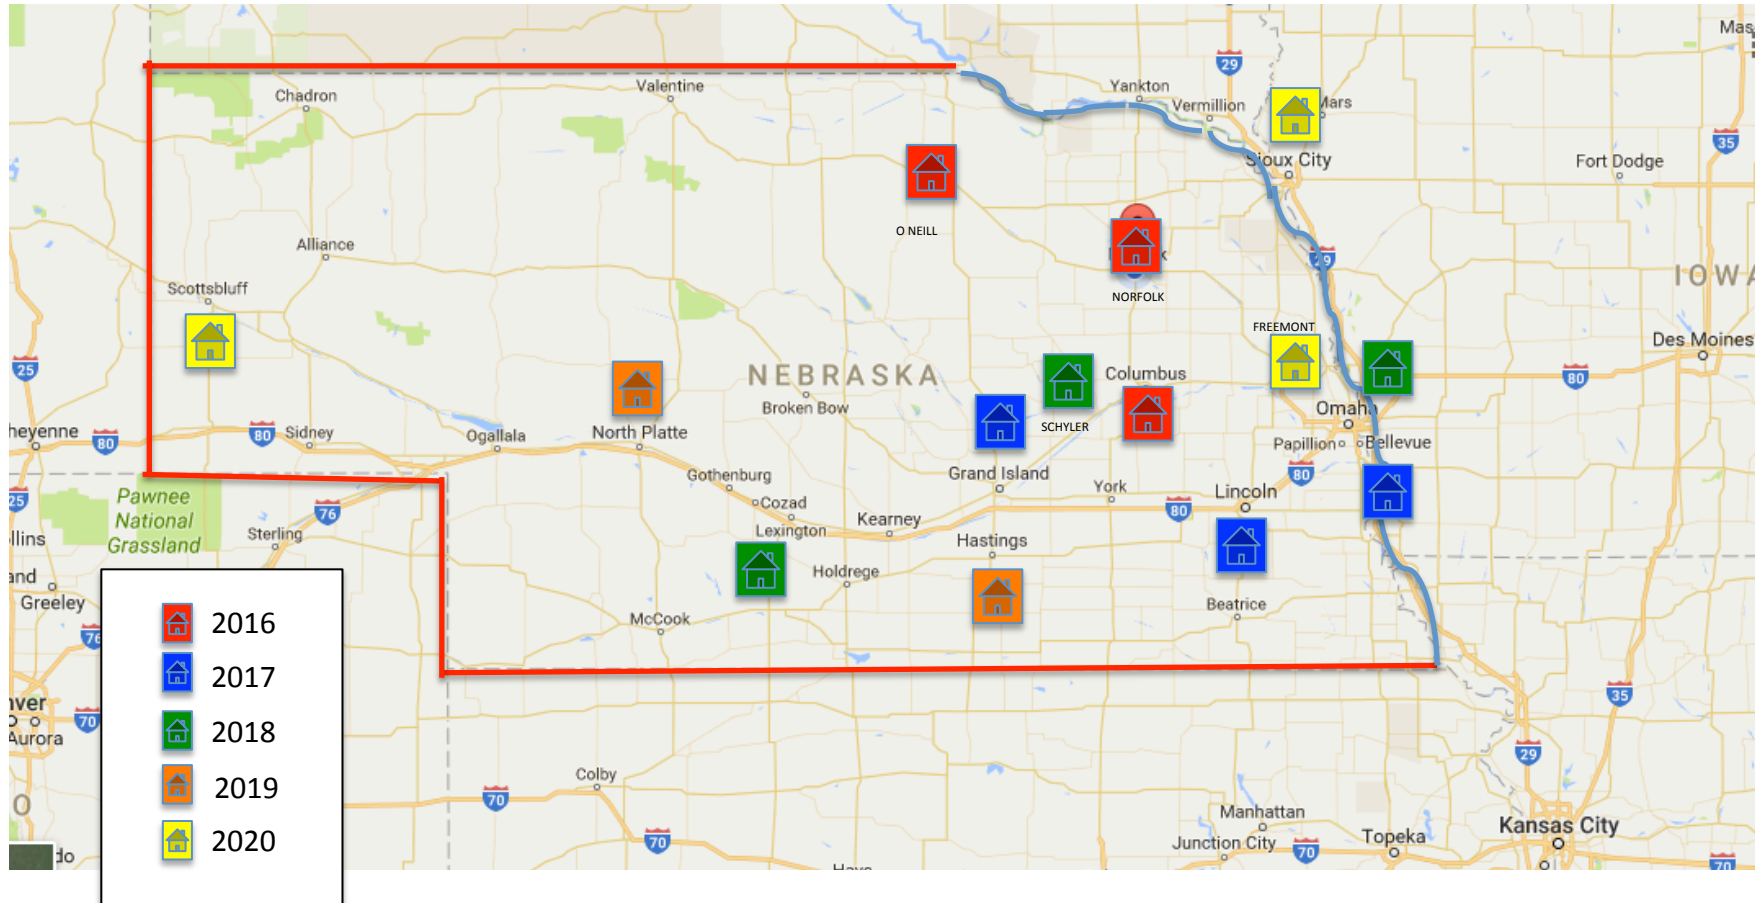

Hispanic Churches in each of the largest Cities in Nebraska 10/20