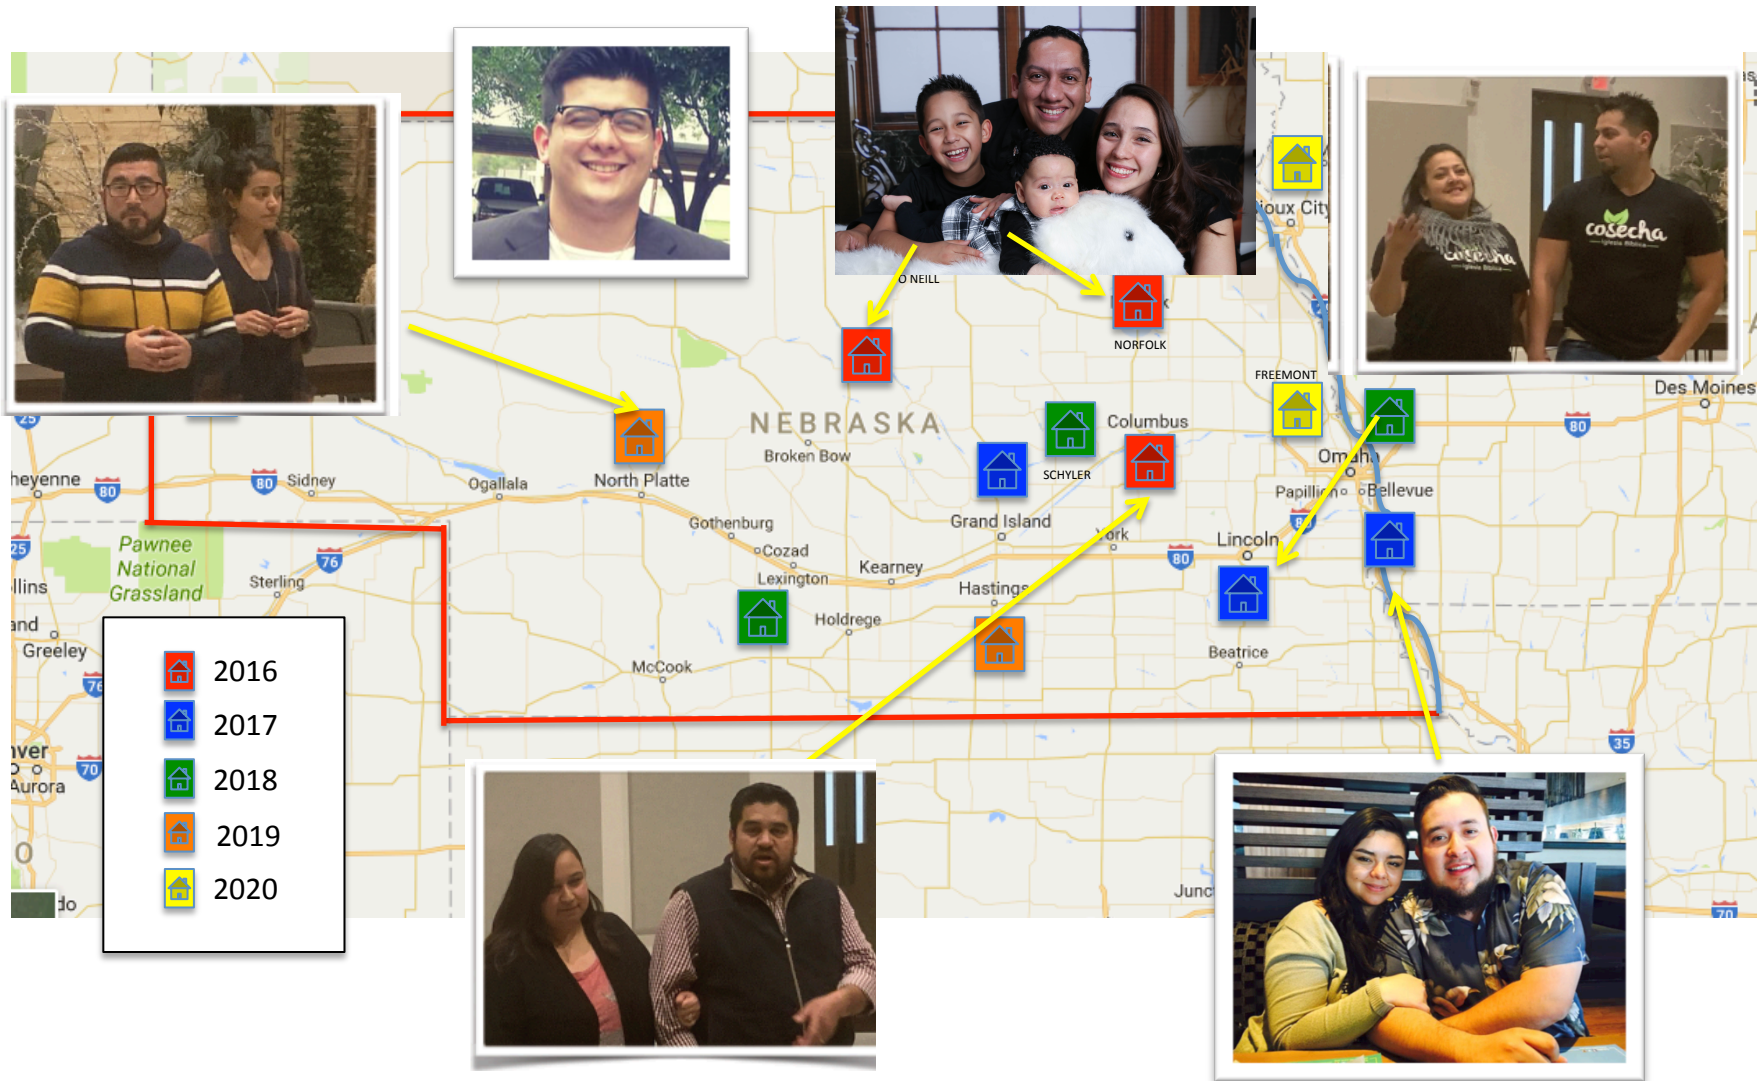

THE VISION

Hispanic Churches in each of the 10 largest Cities in Nebraska

- 2014-2016 Norfolk–David Martinez Madison-O-Neal –
- 2016 Columbus –Jairo Garcia(Schlyler, Octavia)
- 2017 O Neill –Ricardo Escalera
- 2017 Lincoln- –Angel Viveros
- 2017 Bellevue-Omaha Aaron Alanis
- 2018 Fremont-Bernardo Suarez
- 2019 Omaha Luis Blanco
- 2021Kearney-Hastings-Gran Island-
- 2022North Platte-Omar Garcia
- 2024 Lexington – Felix Saldivar

Cities	Overall 2010 population	2010 Hispanic population	Percent 2010	Percent 2000
Omaha	408,958	53,553	13%	8%
Lincoln	258,379	16,182	6%	4%
Bellevue	50,137	5,962	12%	6%
Grand Island	48,520	12,933	27%	16%
Kearney	30,787	2,243	7%	4%
Fremont	26,397	3,149	12%	4%
Hastings	24,907	2,430	10%	6%
North Platte	24,733	2,170	9%	7%
Norfolk	24,210	2,939	12%	8%
Columbus	22,111	3,606	16%	7%

Created and designed by
 David Martinez
 For KNSCB
 LATINO CHURCH PLANTING MODEL

Hispanic Churches in each of the largest Cities in Nebraska 10/20

Hispanic Churches in each of the largest Cities in Nebraska 10/20